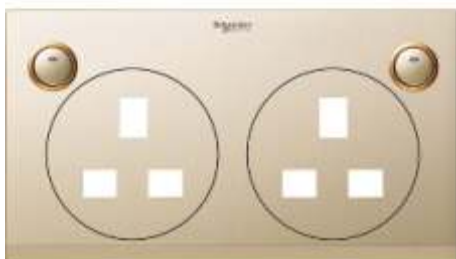

Lembar data produk

Karakteristik

UCT25_XCG

Ulti - Twin Gang 13A Switched BS Socket Cover Plate - Champagne Gold

Main

Range	Ulti
Product or component type	Socket cover plate
Cover plate colour tint	Champagne gold